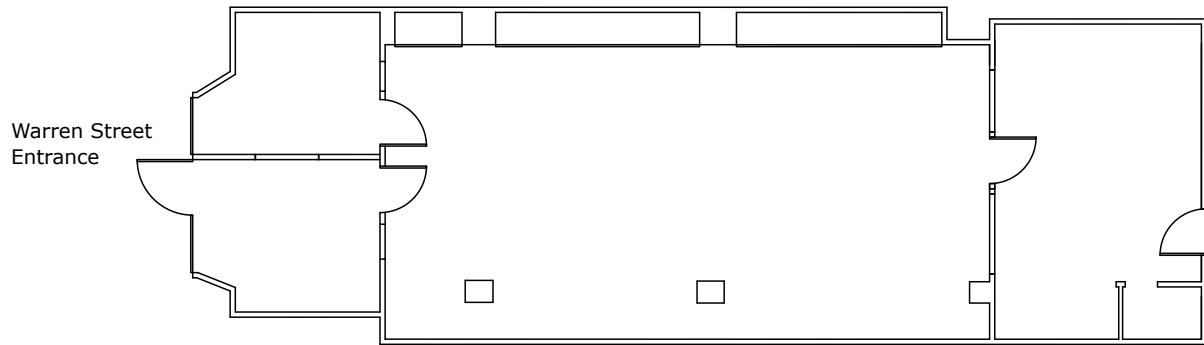

The University Building

Jewelry/Retail/Office Street Level

1,570 sf

WASHINGTON St. PARTNERS

120 East Washington Street, Syracuse, NY 13202
T: 315.426.2624 F: 315.476.2034

Building Info

Project Type: Ownership, Management, Leasing
Address: 120 E. Washington St., Syracuse, NY
Commenced: 1995
Size: 140,000 Square Feet
Usage: Office, Mixed Use